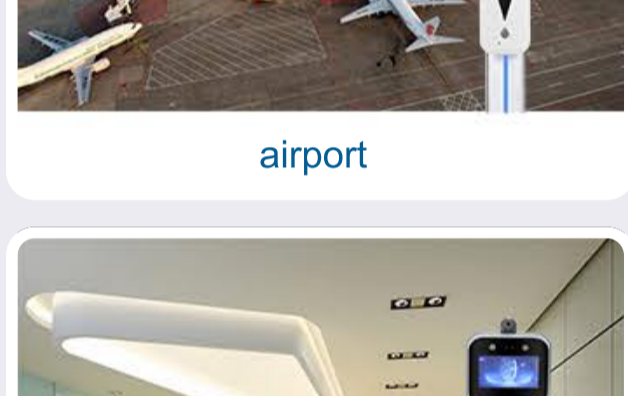

### Applications :

It is suitable for quick check of body temperature in subway station, customs port, airport, railway station, hospital, school, community, shopping mall etc.

subway station

customs port