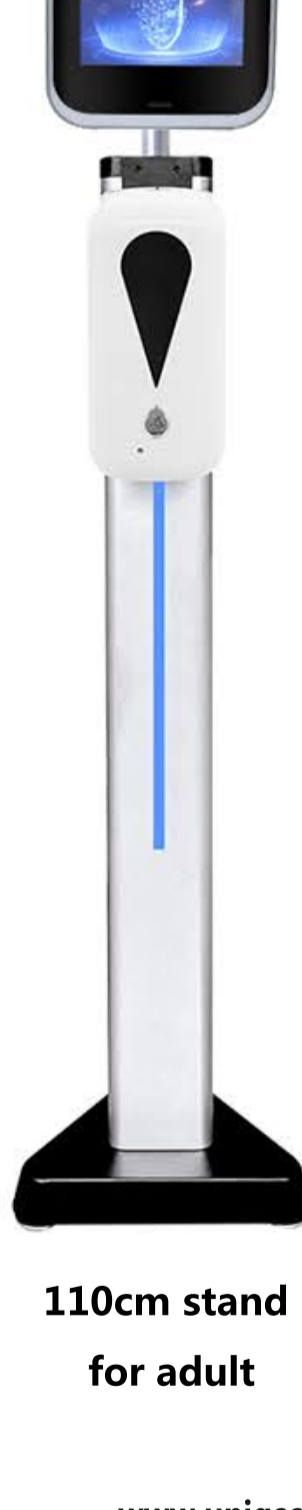

### Stand installation

- 2 USB port
- 1 network port
- Base with adjusting screw
- With blue light strip

Desktop type

60cm stand for children

110cm stand for adult

www.uniqscan.com