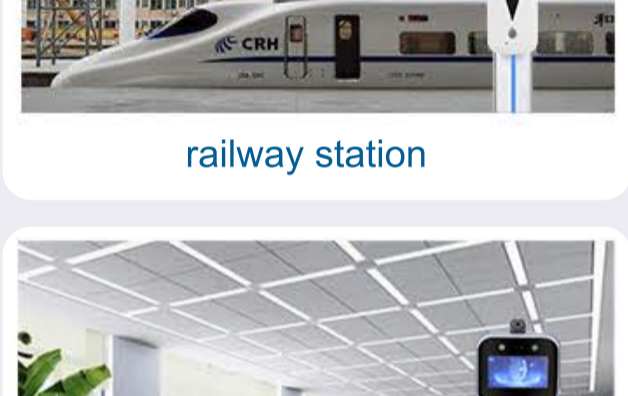

railway station